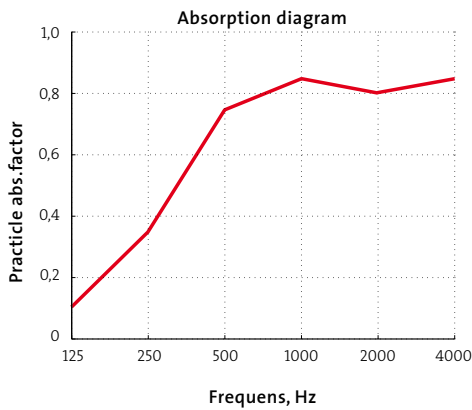

# GLOBAL

Technical information

Wallabsorbent / Wandabsorption / Väggsabsorbent

Tested according to SS-EN ISO 354 for sound absorbing.  
Cover 70%. Evaluated according to SS-EN ISO 11654.

Activ material: Fabric and 40 mm polyeter  
on 8 mm MDF-board.